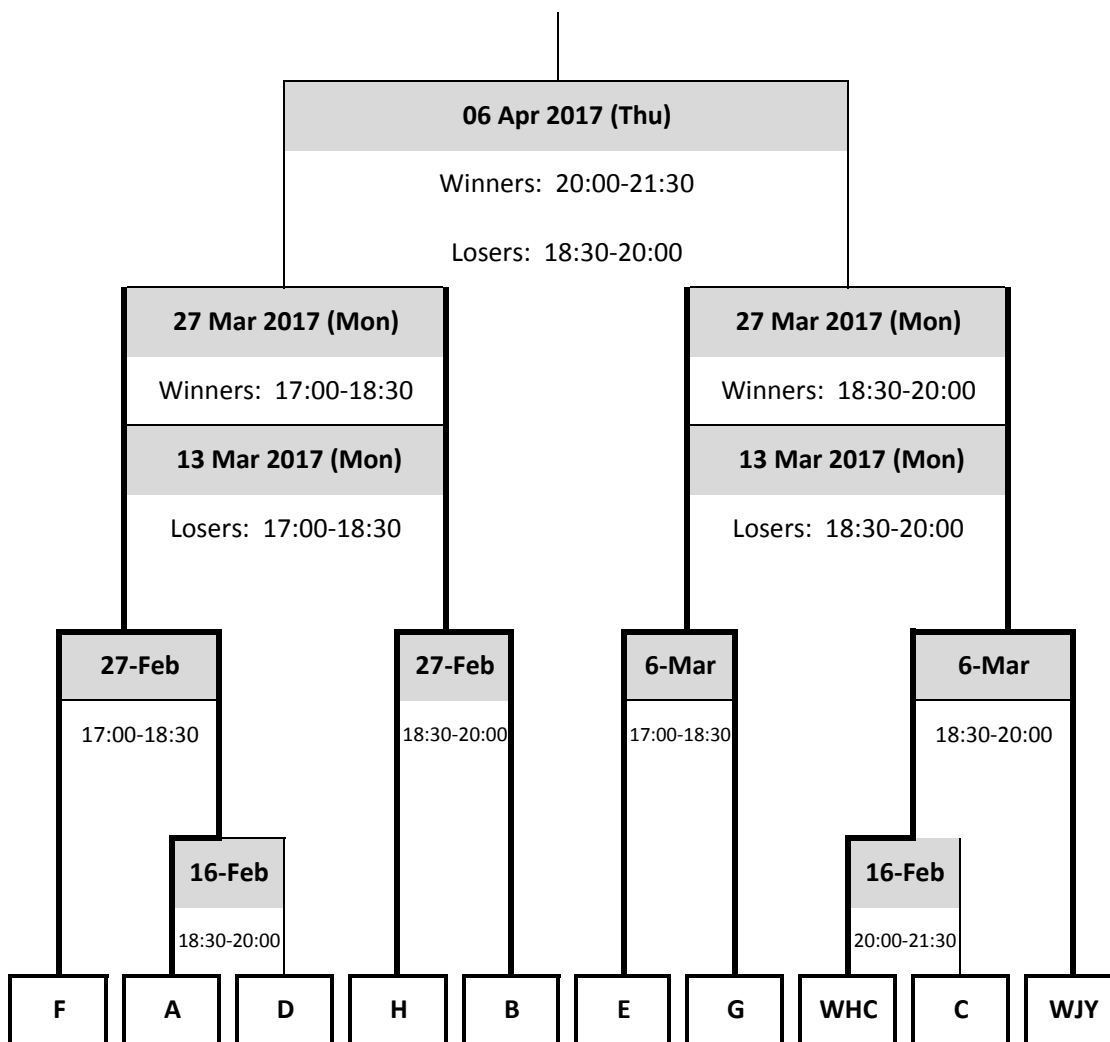

Lingnan 嶺南大學 University

President's Cup 2016-2017 ♦ Soccer Competition

Date	Time	Teams
21 Jan (Sat)	10:30-12:00	WHC vs WJY
	12:00-13:30	B vs H
11 Feb (Sat)	10:30-12:00	D vs C
	12:00-13:30	A vs G
	13:30-15:00	F vs WJY
	15:00-16:30	B vs E
25 Feb (Sat)	10:30-12:00	WJY vs D
	12:00-13:30	G vs E
	13:30-15:00	F vs C
	15:00-16:30	A vs B
Finals		
05 Mar (Sun)	13:30-15:00	F vs A
	15:00-16:30	C vs B

Lingnan 嶺南大學 University

President's Cup 2016-2017 ♦ Men's Basketball Competition

Date	Time	Teams
09 Feb (Thu)	18:30-20:00	B vs E
	20:00-21:30	WJY vs G
02 Mar (Thu)	18:30-20:00	C vs B
	20:00-21:30	H vs A
09 Mar (Thu)	18:30-20:00	WHC vs F
	20:00-21:30	WJY vs D
23 Mar (Thu)	18:30-20:00	C vs H
	20:00-21:30	WHC vs WJY
30 Mar (Thu)	18:30-20:00	B vs A
	20:00-21:30	F vs D
Finals		
10 Apr (Mon)	17:00-18:30	vs
	18:30-20:00	vs

Lingnan 嶺南大學 University

President's Cup 2016-2017 ♦ Women's Basketball Competition

Date	Time	Teams
16 Feb (Thu)	18:30-20:00	A vs D
	20:00-21:30	WJC vs C
27 Feb (Mon)	17:00-18:30	F vs
	18:30-20:00	H vs B
06 Mar (Mon)	17:00-18:30	E vs G
	18:30-20:00	WJC vs WJY
13 Mar (Mon)	17:00-18:30	A vs H
	18:30-20:00	G vs WJC
27 Mar (Mon)	17:00-18:30	F vs B
	18:30-20:00	E vs WJY
Finals		
06 Apr (Thu)	18:30-20:00	vs
	20:00-21:30	vs