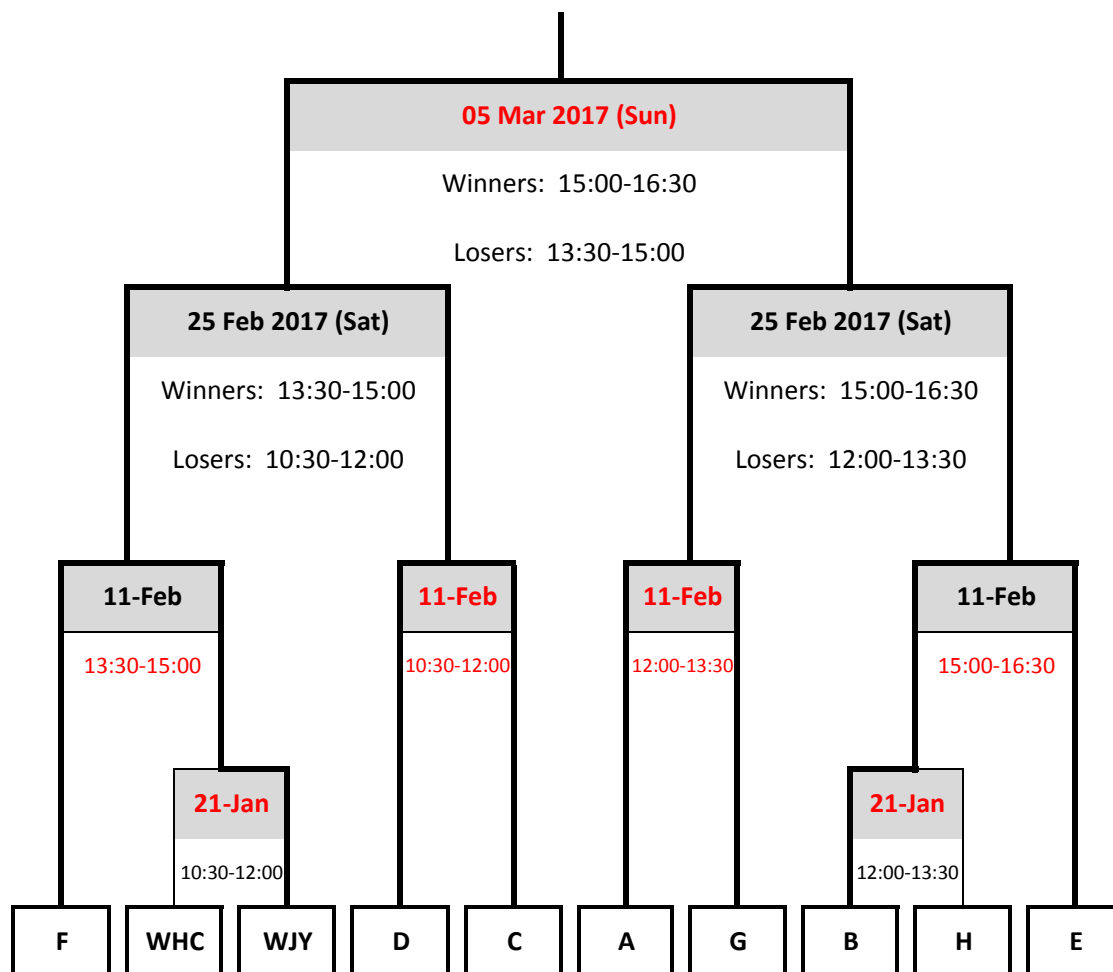

Lingnan 嶺南大學 University

President's Cup 2016-2017 ♦ Soccer Competition

Date	Time	Teams
21 Jan (Sat)	10:30-12:00	WHC vs WJY
	12:00-13:30	B vs H
11 Feb (Sat)	10:30-12:00	D vs C
	12:00-13:30	A vs G
	13:30-15:00	F vs WJY
	15:00-16:30	B vs E
25 Feb (Sat)	10:30-12:00	WJY vs D
	12:00-13:30	G vs E
	13:30-15:00	F vs C
	15:00-16:30	A vs B
Finals		
05 Mar (Sun)	13:30-15:00	F vs A
	15:00-16:30	C vs B

Lingnan 嶺南大學 University

President's Cup 2016-2017 ♦ Men's Basketball Competition

Date	Time	Teams
09 Feb (Thu)	18:30-20:00	B vs E
	20:00-21:30	WJY vs G
02 Mar (Thu)	18:30-20:00	C vs B
	20:00-21:30	H vs A
09 Mar (Thu)	18:30-20:00	WHC vs F
	20:00-21:30	WJY vs D
23 Mar (Thu)	18:30-20:00	C vs H
	20:00-21:30	WHC vs WJY
30 Mar (Thu)	18:30-20:00	B vs A
	20:00-21:30	F vs D
Finals		
10 Apr (Mon)	17:00-18:30	vs
	18:30-20:00	vs

Lingnan 嶺南大學 University

President's Cup 2016-2017 ♦ Women's Basketball Competition

Date	Time	Teams
16 Feb (Thu)	18:30-20:00	A vs D
	20:00-21:30	WJC vs C
27 Feb (Mon)	17:00-18:30	F vs
	18:30-20:00	H vs B
06 Mar (Mon)	17:00-18:30	E vs G
	18:30-20:00	WJC vs WJY
13 Mar (Mon)	17:00-18:30	A vs H
	18:30-20:00	G vs WJC
27 Mar (Mon)	17:00-18:30	F vs B
	18:30-20:00	E vs WJY
Finals		
06 Apr (Thu)	18:30-20:00	vs
	20:00-21:30	vs