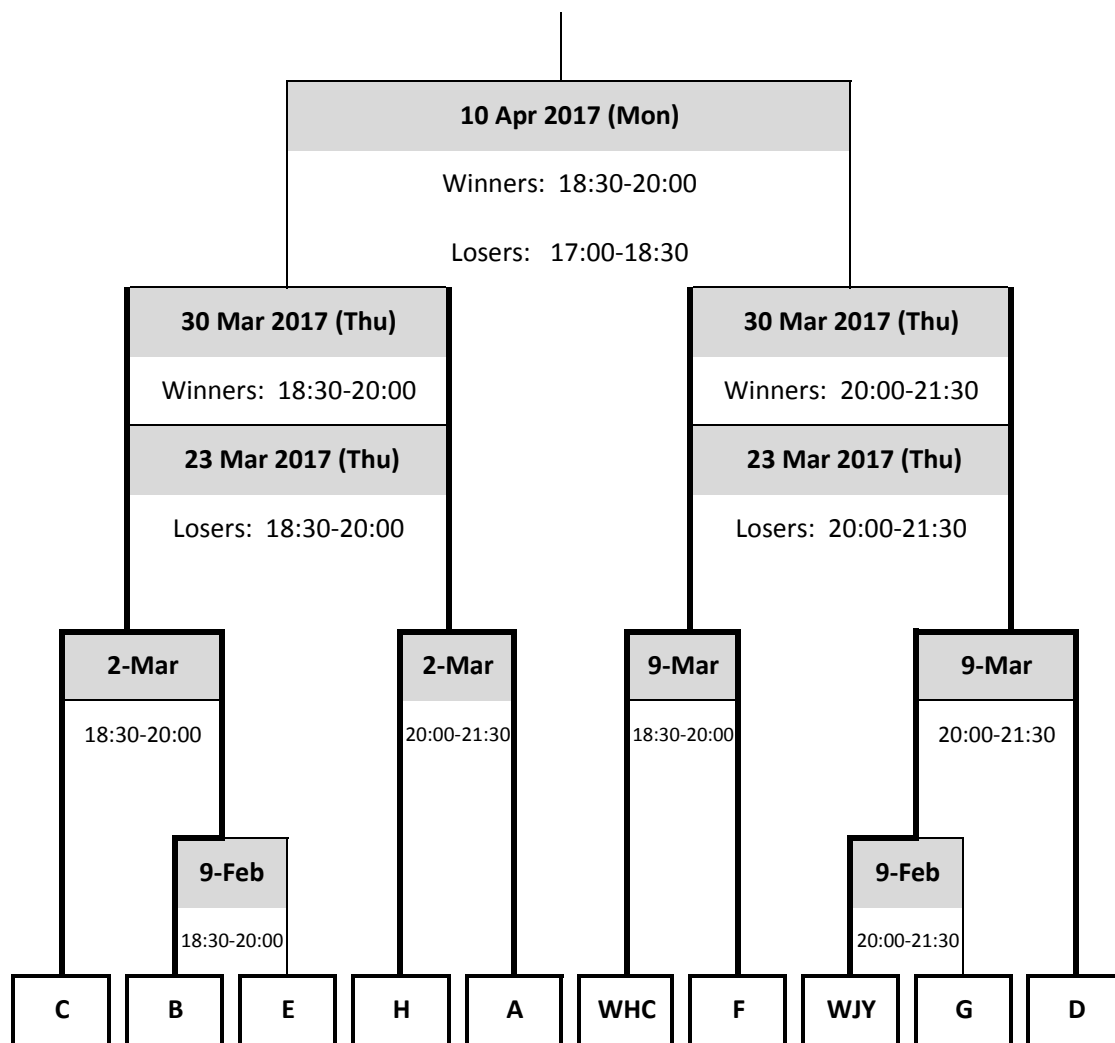

Lingnan 嶺南大學 University

President's Cup 2016-2017 ♦ Soccer Competition

Date	Time	Teams
21 Jan (Sat)	10:30-12:00	WHC vs WJY
	12:00-13:30	B vs H
11 Feb (Sat)	10:30-12:00	D vs C
	12:00-13:30	A vs G
	13:30-15:00	F vs WJY
	15:00-16:30	B vs E
25 Feb (Sat)	10:30-12:00	WJY vs D
	12:00-13:30	G vs E
	13:30-15:00	F vs C
	15:00-16:30	A vs B
Finals		
05 Mar (Sun)	13:30-15:00	F vs A
	15:00-16:30	C vs B

Lingnan 嶺南大學 University

President's Cup 2016-2017 ♦ Men's Basketball Competition

Date	Time	Teams
09 Feb (Thu)	18:30-20:00	B vs E
	20:00-21:30	WJY vs G
02 Mar (Thu)	18:30-20:00	C vs B
	20:00-21:30	H vs A
09 Mar (Thu)	18:30-20:00	WHC vs F
	20:00-21:30	WJY vs D
23 Mar (Thu)	18:30-20:00	C vs H
	20:00-21:30	WHC vs WJY
30 Mar (Thu)	18:30-20:00	B vs A
	20:00-21:30	F vs D
Finals		
10 Apr (Mon)	17:00-18:30	vs
	18:30-20:00	vs

Lingnan 嶺南大學 University

President's Cup 2016-2017 ♦ Women's Basketball Competition

Date	Time	Teams
16 Feb (Thu)	18:30-20:00	A vs D
	20:00-21:30	WJC vs C
27 Feb (Mon)	17:00-18:30	F vs
	18:30-20:00	H vs B
06 Mar (Mon)	17:00-18:30	E vs G
	18:30-20:00	WJC vs WJY
13 Mar (Mon)	17:00-18:30	A vs H
	18:30-20:00	G vs WJC
27 Mar (Mon)	17:00-18:30	F vs B
	18:30-20:00	E vs WJY
Finals		
06 Apr (Thu)	18:30-20:00	vs
	20:00-21:30	vs