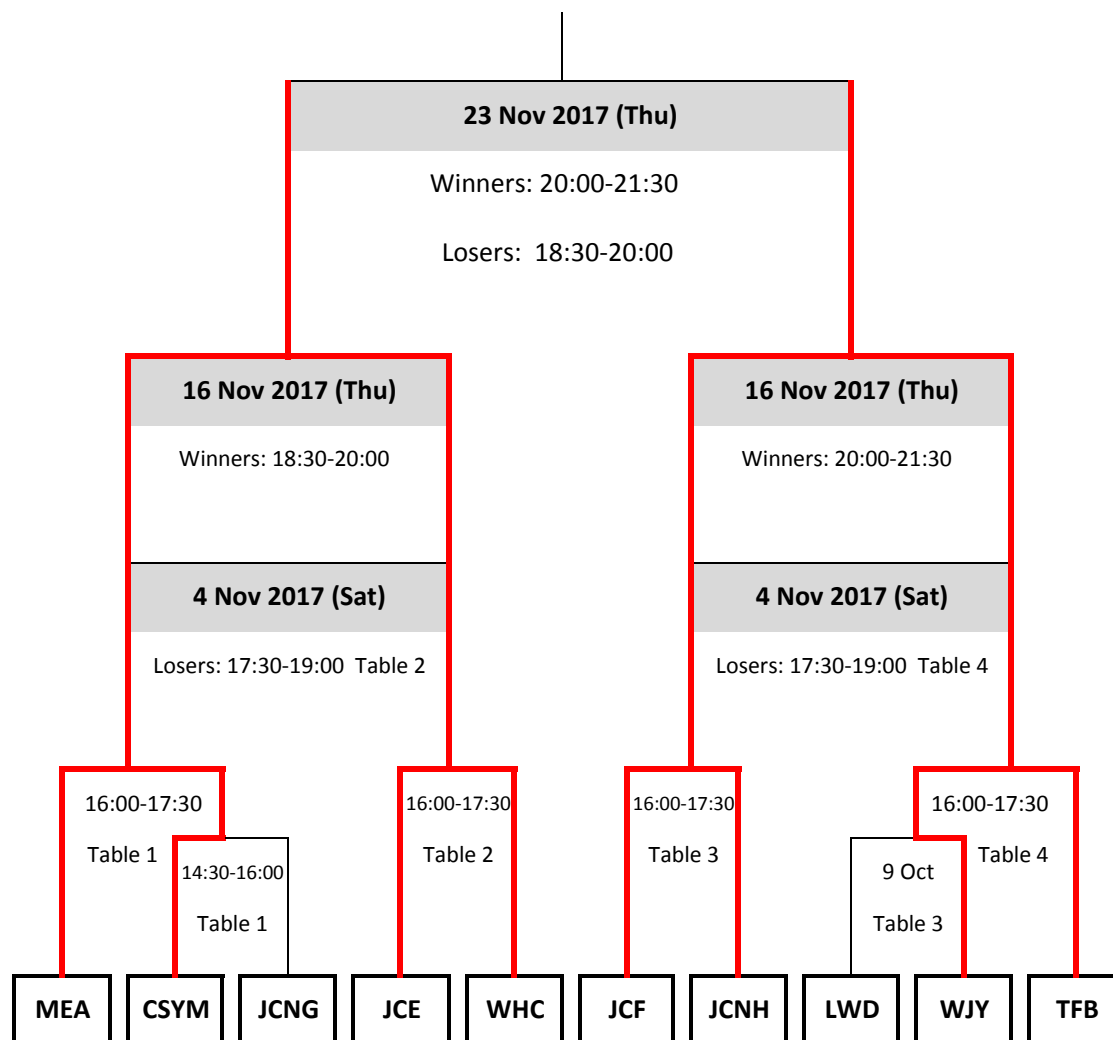

President's Cup 2017-2018 ◇ Volleyball Competition

Date	Time	Teams
9 Oct (Mon)	16:30-18:00	JCNH vs LWD
	18:00-19:30	JCE vs TFB
23 Oct (Mon)	16:30-18:00	JCF vs LWD
	18:00-19:30	CSYM vs MEA
30 Oct (Mon)	16:30-18:00	WJY vs JCNG
	18:00-19:30	TFB vs WHC
6 Nov (Mon)	16:30-18:00	JCF vs CSYM
	18:00-19:30	JCNG vs WHC
Semi- Finals		
13 Nov (Mon)	16:30-18:00	LWD vs MEA
	18:00-19:30	WJY vs TFB
Finals		
20 Nov (Mon)	16:30-18:00	MEA vs JCF
	18:00-19:30	WHC vs WJY

President's Cup 2017-2018 ◇ Badminton Competition

Date	Time	Teams
9 Oct (Mon)	16:30-18:00	MEA vs CSYM
	18:00-19:30	WJY vs JCNH
23 Oct (Mon)	16:30-18:00	JCE vs MEA
	18:00-19:30	LWD vs WHC
30 Oct (Mon)	16:30-18:00	JCF vs JCNG
	18:00-19:30	WJY vs TFB
6 Nov (Mon)	16:30-18:00	MEA vs LWD
	18:00-19:30	JCNG vs WJY
Semi- Finals		
13 Nov (Mon)	16:30-18:00	JCE vs WHC
	18:00-19:30	JCF vs TFB
Finals		
20 Nov (Mon)	16:30-18:00	MEA vs JCF
	18:00-19:30	WHC vs WJY

President's Cup 2017-2018 ♦ Table Tennis Competition

Date	Time	Teams	No of Table	
4 Nov (Sat)	14:30 – 16:00	CSYM vs JCNG	1	
		LWD vs WJY	3	
	16:00 – 17:30	MEA vs	1	
		JCE vs WHC	2	
		JCF vs JCNH	3	
		WJY vs TFB	4	
	17:30 – 19:00	CSYM vs JCE	2	
		JCNH vs TFB	4	
	Semi- Finals			
	16 Nov (Thu)	18:30 – 20:00	MEA vs WHC	1
20:00 – 21:30		JCF vs WJY	1	
Finals				
23 Nov (Thu)	18:30 – 20:00	MEA vs JCF	1	
	20:00 – 21:30	WHC vs WJY	1	