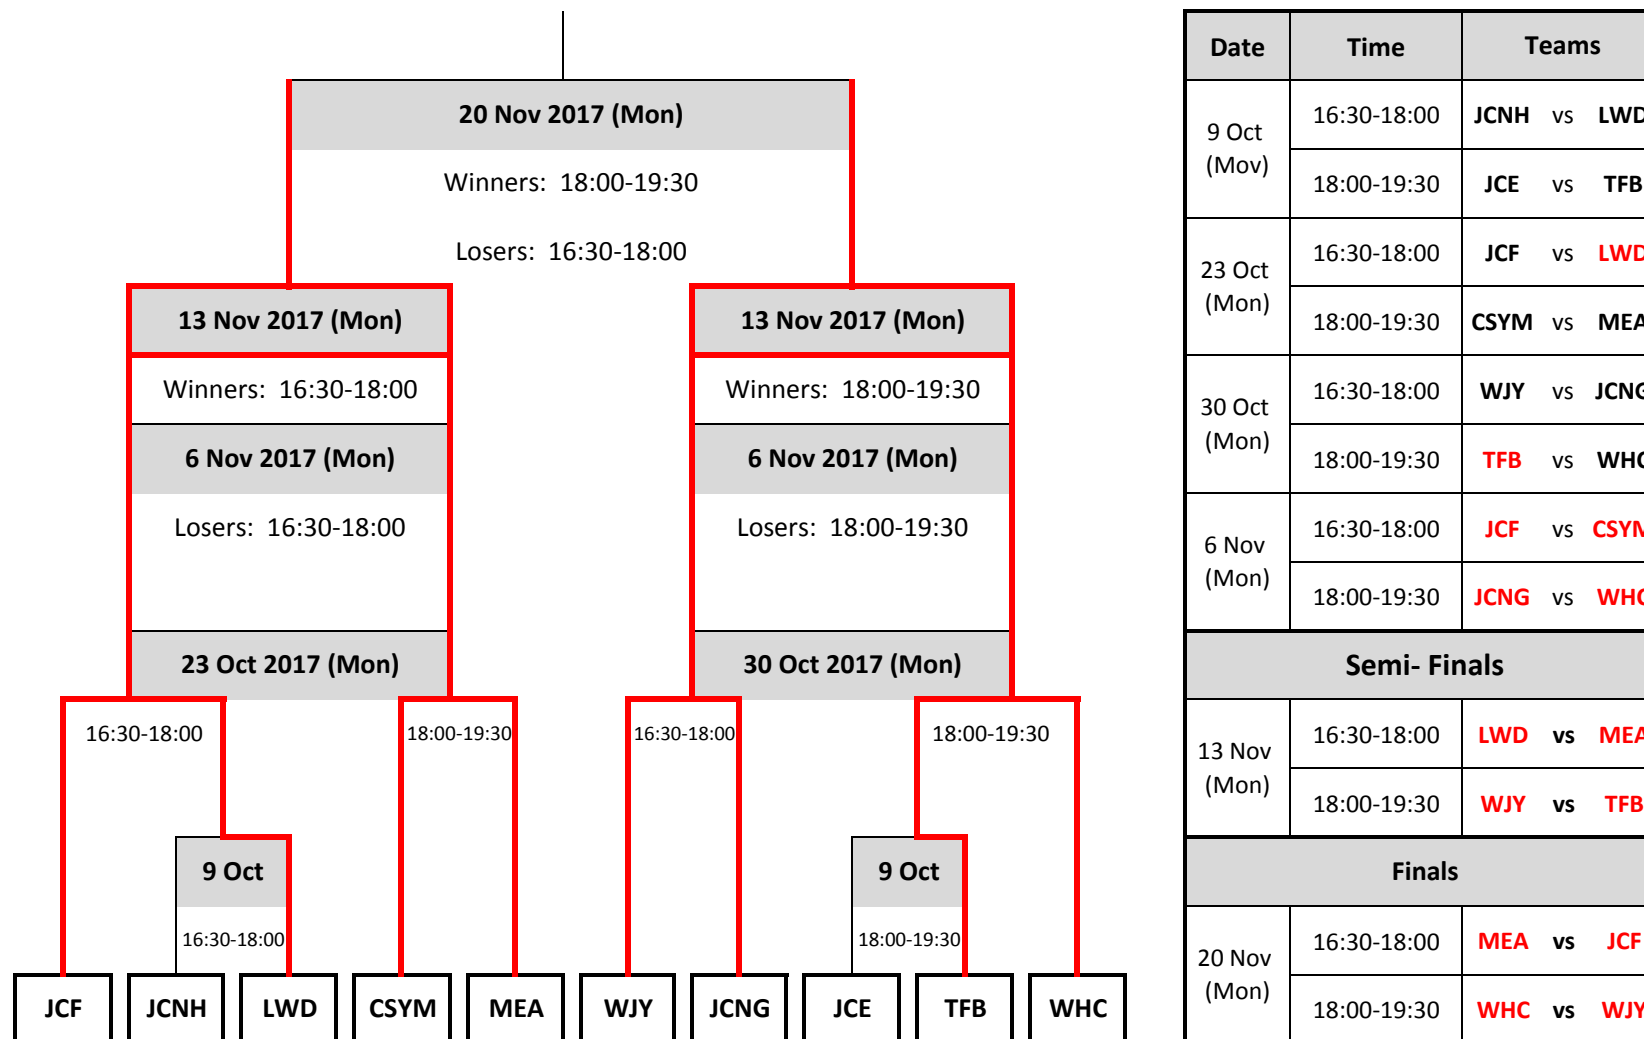

President's Cup 2017-2018 ◇ Volleyball Competition

Date	Time	Teams
9 Oct (Mon)	16:30-18:00	JCNH vs LWD
	18:00-19:30	JCE vs TFB
23 Oct (Mon)	16:30-18:00	JCF vs LWD
	18:00-19:30	CSYM vs MEA
30 Oct (Mon)	16:30-18:00	WJY vs JCNG
	18:00-19:30	TFB vs WHC
6 Nov (Mon)	16:30-18:00	JCF vs CSYM
	18:00-19:30	JCNG vs WHC
Semi- Finals		
13 Nov (Mon)	16:30-18:00	LWD vs MEA
	18:00-19:30	WJY vs TFB
Finals		
20 Nov (Mon)	16:30-18:00	MEA vs JCF
	18:00-19:30	WHC vs WJY

President's Cup 2017-2018 ◇ Badminton Competition

Date	Time	Teams
9 Oct (Mon)	16:30-18:00	MEA vs CSYM
	18:00-19:30	WJY vs JCNH
23 Oct (Mon)	16:30-18:00	JCE vs MEA
	18:00-19:30	LWD vs WHC
30 Oct (Mon)	16:30-18:00	JCF vs JCNG
	18:00-19:30	WJY vs TFB
6 Nov (Mon)	16:30-18:00	MEA vs LWD
	18:00-19:30	JCNG vs WJY
Semi- Finals		
13 Nov (Mon)	16:30-18:00	JCE vs WHC
	18:00-19:30	JCF vs TFB
Finals		
20 Nov (Mon)	16:30-18:00	MEA vs JCF
	18:00-19:30	WHC vs WJY

President's Cup 2017-2018 ♦ Table Tennis Competition

Date	Time	Teams	No of Table	
4 Nov (Sat)	14:30 – 16:00	CSYM vs JCNG	1	
		LWD vs WJY	3	
	16:00 – 17:30	MEA vs	1	
		JCE vs WHC	2	
		JCF vs JCNH	3	
		WJY vs TFB	4	
	17:30 – 19:00	CSYM vs JCE	2	
		JCNH vs TFB	4	
	Semi- Finals			
	16 Nov (Thu)	18:30 – 20:00	MEA vs WHC	1
20:00 – 21:30		JCF vs WJY	1	
Finals				
23 Nov (Thu)	18:30 – 20:00	MEA vs JCF	1	
	20:00 – 21:30	WHC vs WJY	1	