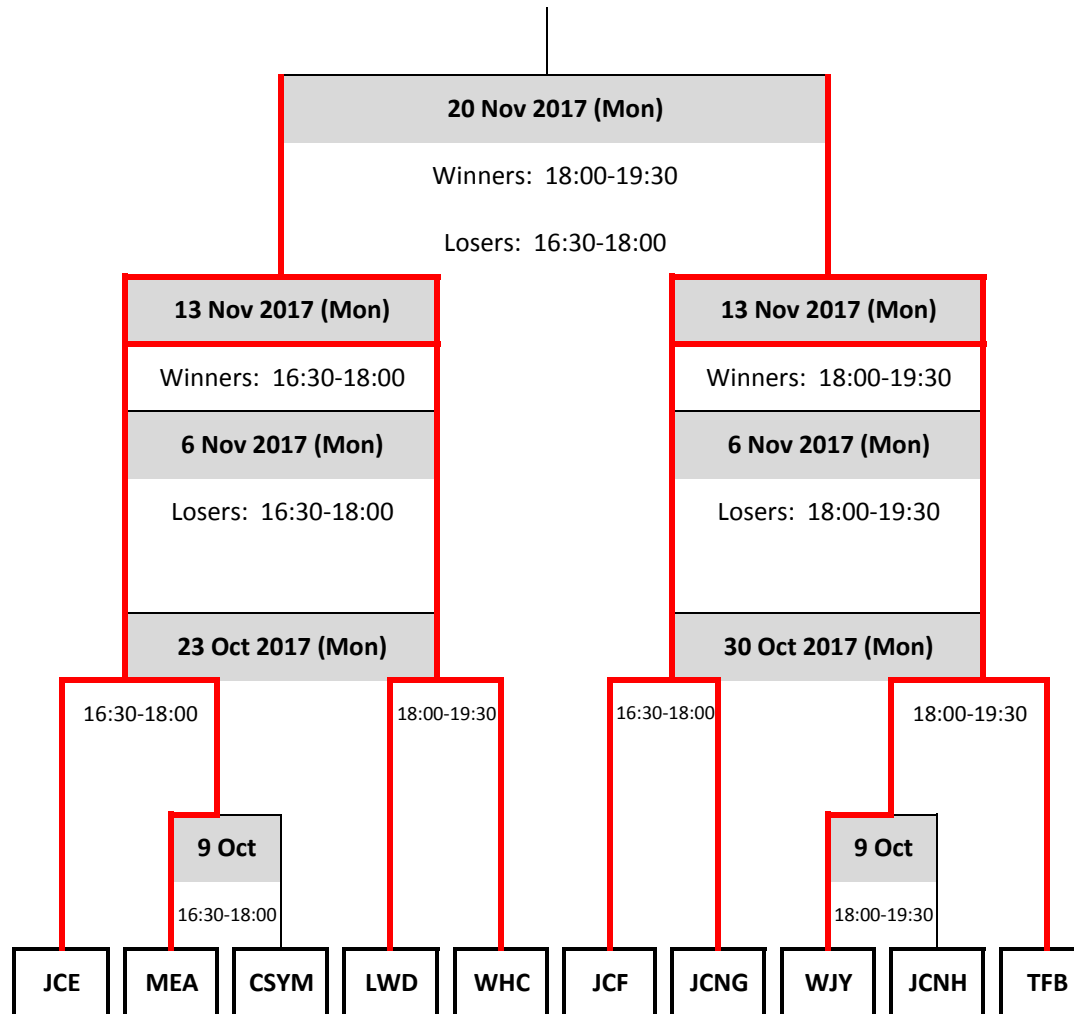

President's Cup 2017-2018 ◇ Volleyball Competition

Date	Time	Teams
9 Oct (Mon)	16:30-18:00	JCNH vs LWD
	18:00-19:30	JCE vs TFB
23 Oct (Mon)	16:30-18:00	JCF vs LWD
	18:00-19:30	CSYM vs MEA
30 Oct (Mon)	16:30-18:00	WJY vs JCNG
	18:00-19:30	TFB vs WHC
6 Nov (Mon)	16:30-18:00	JCF vs CSYM
	18:00-19:30	JCNG vs WHC
Semi- Finals		
13 Nov (Mon)	16:30-18:00	LWD vs MEA
	18:00-19:30	WJY vs TFB
Finals		
20 Nov (Mon)	16:30-18:00	MEA vs JCF
	18:00-19:30	WHC vs WJY

President's Cup 2017-2018 ◇ Badminton Competition

Date	Time	Teams
9 Oct (Mon)	16:30-18:00	MEA vs CSYM
	18:00-19:30	WJY vs JCNH
23 Oct (Mon)	16:30-18:00	JCE vs MEA
	18:00-19:30	LWD vs WHC
30 Oct (Mon)	16:30-18:00	JCF vs JCNG
	18:00-19:30	WJY vs TFB
6 Nov (Mon)	16:30-18:00	MEA vs LWD
	18:00-19:30	JCNG vs WJY
Semi- Finals		
13 Nov (Mon)	16:30-18:00	JCE vs WHC
	18:00-19:30	JCF vs TFB
Finals		
20 Nov (Mon)	16:30-18:00	MEA vs JCF
	18:00-19:30	WHC vs WJY

President's Cup 2017-2018 ♦ Table Tennis Competition

Date	Time	Teams	No of Table	
4 Nov (Sat)	14:30 – 16:00	CSYM vs JCNG	1	
		LWD vs WJY	3	
	16:00 – 17:30	MEA vs	1	
		JCE vs WHC	2	
		JCF vs JCNH	3	
		WJY vs TFB	4	
	17:30 – 19:00	CSYM vs JCE	2	
		JCNH vs TFB	4	
	Semi- Finals			
	16 Nov (Thu)	18:30 – 20:00	MEA vs WHC	1
20:00 – 21:30		JCF vs WJY	1	
Finals				
23 Nov (Thu)	18:30 – 20:00	MEA vs JCF	1	
	20:00 – 21:30	WHC vs WJY	1	