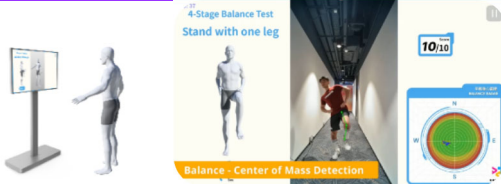

Innovation Showcase:

Belun

Belun® Ring – The world’s first AI-enabled Medical Wearable Ring for Home Sleep Test.
([Website](#))

Dresio

AI-empowered single lens camera technology for measurement of body movements such as angle, velocity, center of mass as well as performance evaluation.
([Website](#))

Libpet

Power - Smart & Powerful mobility device with stair-climbing function, to allow boundless travel for people in need

Libpet Mini - Compact & flexible mobility device with short turning radius, smart features, app control and more.
([Website](#))

ThingX

AI Guardian – Revolutionizing safety with AI and thermal images with accurate posture tracking and remote monitoring. Instant alerts for fall risks.
([Website](#))

IDT

Smart Companion Robot with customizable functions for both residential and ageing-in-place elderly care, including daily scheduling, infotainment, connectivity with families and friends
([Website](#))