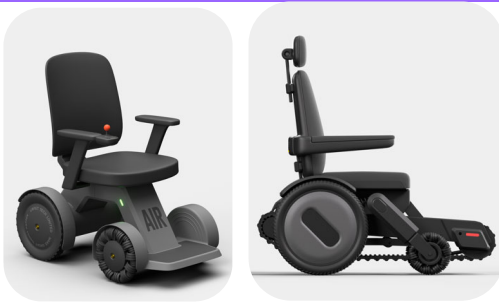

Innovation Showcase:

Belun

Belun® Ring – The world’s first AI-enabled Medical Wearable Ring for Home Sleep Test.
([Website](#))

Dresio

AI-empowered single lens camera technology for measurement of body movements such as angle, velocity, center of mass as well as performance evaluation.
([Website](#))

Libpet

Power - Smart & Powerful mobility device with stair-climbing function, to allow boundless travel for people in need

Libpet Mini - Compact & flexible mobility device with short turning radius, smart features, app control and more.
([Website](#))

ThingX

AI Guardian – Revolutionizing safety with AI and thermal images with accurate posture tracking and remote monitoring. Instant alerts for fall risks.
([Website](#))

IDT

Smart Companion Robot with customizable functions for both residential and ageing-in-place elderly care, including daily scheduling, infotainment, connectivity with families and friends
([Website](#))